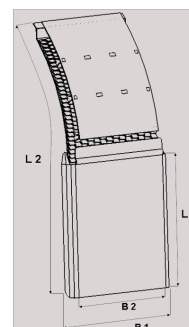

Supra

Supra flap 550 300

Product code: 100803 Old product code: 5068550

Description

Logo printing on request

- Made from High Density Polyethylene HDPE that ensures excellent temperature and chemical resistance
- Available with suitable sizes for all commercial vehicle tire dimensions
- Flexible, light in weight, has a self-cleaning construction
- Effective water spray suppression - reduces 80% of the water spray thrown up by tires and returns it to the road surface
- Easy fitting for existing mudguards with bolt or rivet joint

Weight: 2 kg**B1:** 550 mm**B2:** 515 mm**L1:** 300 mm**L2:** 720 mm**Pallet size:** 1300X2250 mm**Quantity per layer:** 70 pcs**Quantity per pallet:** 210 pcs**Layers per pallet:** 3 pcs

Additional images