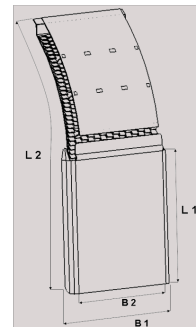

Supra

Supra flap 480-500 400

Product code: 100795 Old product code: 5068480

Description

Logo printing on request

- Made from High Density Polyethylene HDPE that ensures excellent temperature and chemical resistance
- Available with suitable sizes for all commercial vehicle tire dimensions
- Flexible, light in weight, has a self-cleaning construction
- Effective water spray suppression - reduces 80% of the water spray thrown up by tires and returns it to the road surface
- Easy fitting for existing mudguards with bolt or rivet joint

Weight: 1.8 kg**B1:** 480500 mm**B2:** 445 mm**L1:** 400 mm**L2:** 720 mm**Pallet size:** 1300X2250 mm**Quantity per layer:** 70 pcs**Quantity per pallet:** 210 pcs**Layers per pallet:** 3 pcs

Additional images