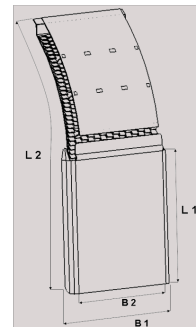

Supra

Supra flap 480-500 300

Product code: 100801 Old product code: 5068482

Description

Logo printing on request

- Made from High Density Polyethylene HDPE that ensures excellent temperature and chemical resistance
- Available with suitable sizes for all commercial vehicle tire dimensions
- Flexible, light in weight, has a self-cleaning construction
- Effective water spray suppression - reduces 80% of the water spray thrown up by tires and returns it to the road surface
- Easy fitting for existing mudguards with bolt or rivet joint

Weight: 1.7 kg**B1:** 480500 mm**B2:** 445 mm**L1:** 300 mm**L2:** 720 mm**Pallet size:** 1300X2250 mm**Quantity per layer:** 70 pcs**Quantity per pallet:** 210 pcs**Layers per pallet:** 3 pcs

Additional images