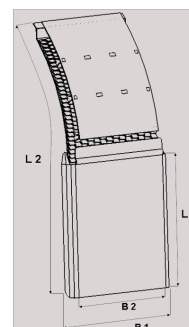

Supra

Supra flap 450-455 400

Product code: 100793 Old product code: 5068455

Description

Logo printing on request

- Made from High Density Polyethylene HDPE that ensures excellent temperature and chemical resistance
- Available with suitable sizes for all commercial vehicle tire dimensions
- Flexible, light in weight, has a self-cleaning construction
- Effective water spray suppression - reduces 80% of the water spray thrown up by tires and returns it to the road surface
- Easy fitting for existing mudguards with bolt or rivet joint

Weight: 1.8 kg**B1:** 450/455 mm**B2:** 420 mm**L1:** 400 mm**L2:** 820 mm**Pallet size:** 1300X2250 mm**Quantity per layer:** 70 pcs**Quantity per pallet:** 210 pcs**Layers per pallet:** 3 pcs

Additional images