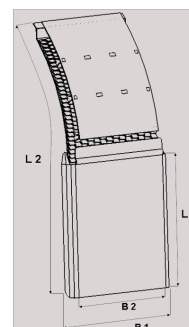

Supra

Supra flap 450-455 400

Product code: 100791 Old product code: 5068451

Description

Logo printing on request

- Made from High Density Polyethylene HDPE that ensures excellent temperature and chemical resistance
- Available with suitable sizes for all commercial vehicle tire dimensions
- Flexible, light in weight, has a self-cleaning construction
- Effective water spray suppression - reduces 80% of the water spray thrown up by tires and returns it to the road surface
- Easy fitting for existing mudguards with bolt or rivet joint

Weight: 1.7 kg**B1:** 450/455 mm**B2:** 420 mm**L1:** 400 mm**L2:** 820 mm**Pallet size:** 1300X2250 mm**Quantity per layer:** 70 pcs**Quantity per pallet:** 210 pcs**Layers per pallet:** 3 pcs

Additional images