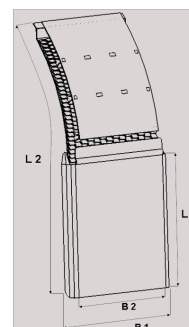

Supra

Supra flap 450-455 300

Product code: 100792 Old product code: 5068452

Description

Logo printing on request

- Made from High Density Polyethylene HDPE that ensures excellent temperature and chemical resistance
- Available with suitable sizes for all commercial vehicle tire dimensions
- Flexible, light in weight, has a self-cleaning construction
- Effective water spray suppression - reduces 80% of the water spray thrown up by tires and returns it to the road surface
- Easy fitting for existing mudguards with bolt or rivet joint

Weight: 1.6 kg**B1:** 450/455 mm**B2:** 420 mm**L1:** 300 mm**L2:** 820 mm**Pallet size:** 1300X2250 mm**Quantity per layer:** 80 pcs**Quantity per pallet:** 240 pcs**Layers per pallet:** 3 pcs

Additional images