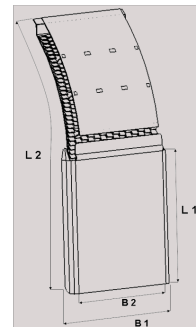

Supra

Supra flap 405-430 400

Product code: 100780 Old product code: 5068405

Description

Logo printing on request

- Made from High Density Polyethylene HDPE that ensures excellent temperature and chemical resistance
- Available with suitable sizes for all commercial vehicle tire dimensions
- Flexible, light in weight, has a self-cleaning construction
- Effective water spray suppression - reduces 80% of the water spray thrown up by tires and returns it to the road surface
- Easy fitting for existing mudguards with bolt or rivet joint

Weight: 1.5 kg**B1:** 405430 mm**B2:** 370 mm**L1:** 400 mm**L2:** 820 mm**Pallet size:** 1300X2250 mm**Quantity per layer:** 70 pcs**Quantity per pallet:** 210 pcs**Layers per pallet:** 3 pcs

Additional images