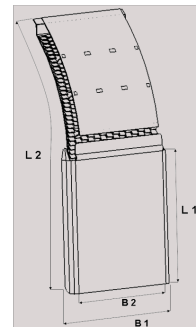

Supra

Supra flap 405-430 400

Product code: 100778 Old product code: 5068401

Description

Logo printing on request

- Made from High Density Polyethylene HDPE that ensures excellent temperature and chemical resistance
- Available with suitable sizes for all commercial vehicle tire dimensions
- Flexible, light in weight, has a self-cleaning construction
- Effective water spray suppression - reduces 80% of the water spray thrown up by tires and returns it to the road surface
- Easy fitting for existing mudguards with bolt or rivet joint

Weight: 1.4 kg**B1:** 405430 mm**B2:** 370 mm**L1:** 400 mm**L2:** 820 mm**Pallet size:** 1300X2250 mm**Quantity per layer:** 70 pcs**Quantity per pallet:** 210 pcs**Layers per pallet:** 3 pcs

Additional images