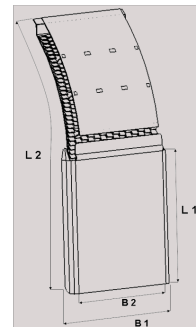

Supra

Supra flap 405-430 300

Product code: 100779 Old product code: 5068402

Description

Logo printing on request

- Made from High Density Polyethylene HDPE that ensures excellent temperature and chemical resistance
- Available with suitable sizes for all commercial vehicle tire dimensions
- Flexible, light in weight, has a self-cleaning construction
- Effective water spray suppression - reduces 80% of the water spray thrown up by tires and returns it to the road surface
- Easy fitting for existing mudguards with bolt or rivet joint

Weight: 1.4 kg**B1:** 405430 mm**B2:** 370 mm**L1:** 300 mm**L2:** 720 mm**Pallet size:** 1300X2250 mm**Quantity per layer:** 80 pcs**Quantity per pallet:** 240 pcs**Layers per pallet:** 3 pcs

Additional images