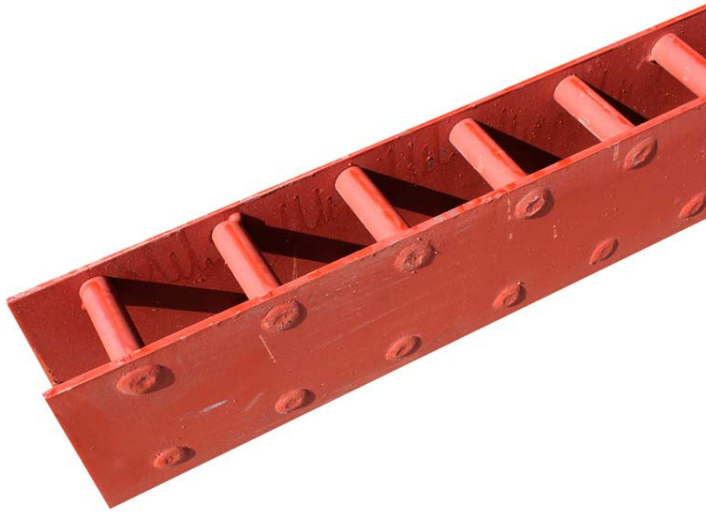

Load support

Support Pole stand 2500mm, Primed For 29 Poles

Product code: 17549121

Additional images