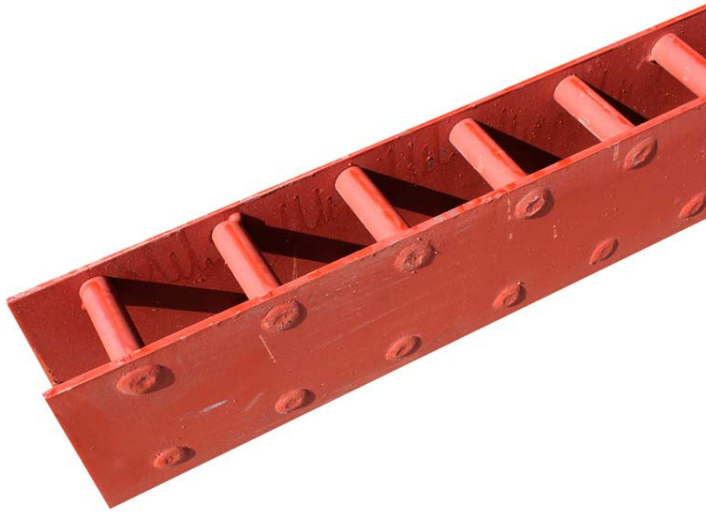

Load support

# Support Pole stand 2500mm, Primed For 29 Poles

Product code: 17549121