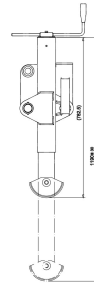

Drawbar spare parts

# Support leg with roller foot for Trailer +100 mm Primed

Product code: 17710025