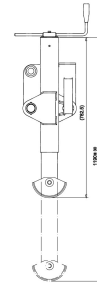

Drawbar spare parts

Support leg with roller foot for Trailer +100 mm Primed

Product code: 17710025

Additional images