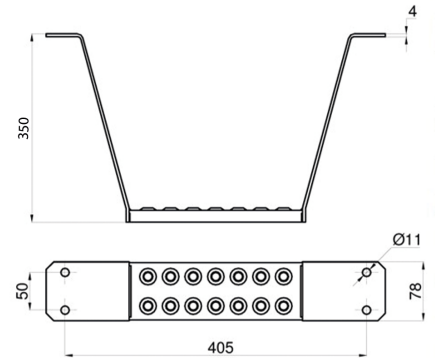

Ladders**Step 350 mm, HDG**

Product code: 17345013

**Description**

Step for machines and wagons. Made of durable hot-dip galvanized steel.