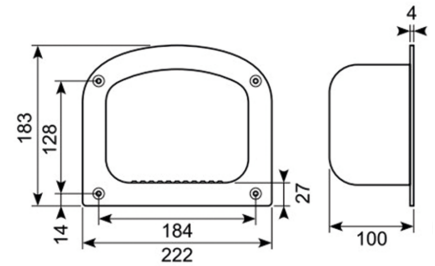

**Ladders****Step 183x222x100 mm, Recessed, ALU**

Product code: 17345023

**Description**

Recessed step for vehicles and wagons.

183 x 222 x 100 mm.

Material: Aluminium.

Polished.

**Weight:** 0.95 kg