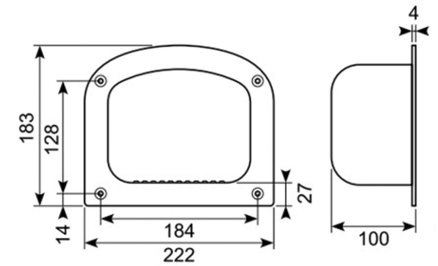

Ladders**Step 183x222x100 mm, Recessed, ALU**

Product code: 17345023

**Description**

Recessed step for vehicles and wagons.

183 x 222 x 100 mm.

Material: Aluminium.

Polished.

Weight: 0.95 kg