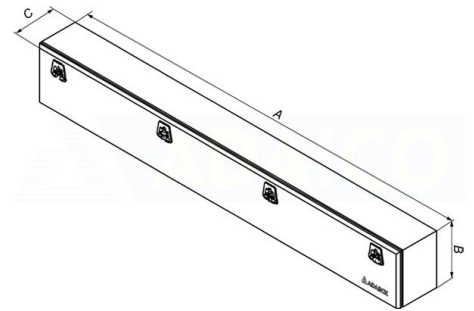

Other metal boxes

Steel box 2600x450x350, galvanized

Product code: 160282180

Additional images