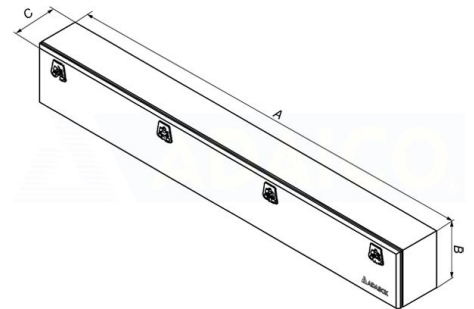

# Steel box 2600x450x350, galvanized

Product code: 160282180