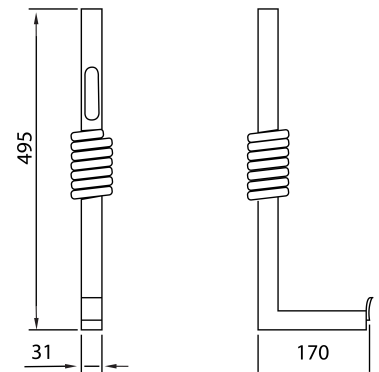

Ladders**Spring loaded step 30x30, 169/505 mm, HDG**

Product code: 17345004 Old product code: 150110

**Description**

Spring-loaded step. 30 x 30 mm. Width 169 mm, height 505 mm. Material: highly wear-resistant hot-dip galvanized steel.