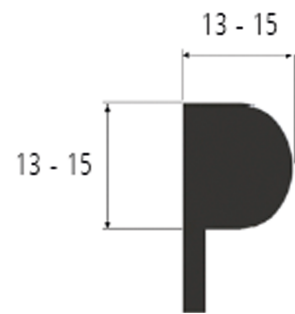

Rubber

Splashguard 2400x380x3 BU13, white

Product code: 150392

Description

2400x380 mm

13 mm bulge

white PVC soft material

Mudflap height: 360 mm (without fitting rails)

Weight: 3.32 kg

Additional images