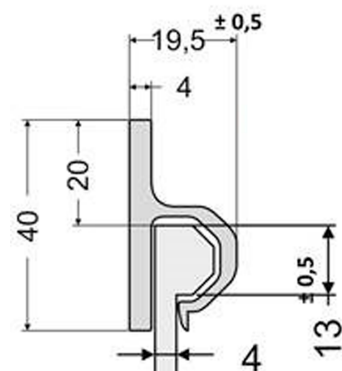

Mudflap brackets

Splash guard profile 620 mm plastic, black

Product code: 150355

Additional images