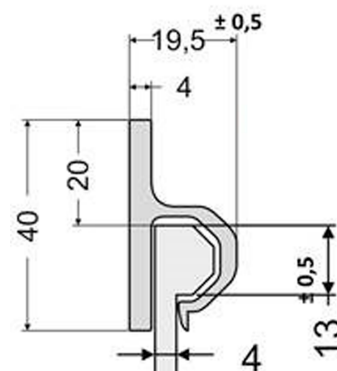

# Splash guard profile 620 mm plastic, black

Product code: 150355

**Weight:** 0.13 kg

**Additional images**