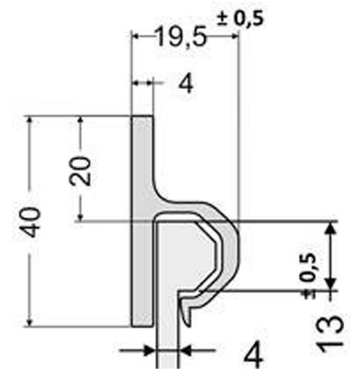

Mudflap brackets

Splash guard profile 555 mm plastic, black

Product code: 150357

Additional images