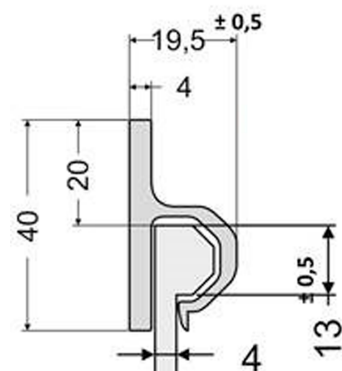

Mudflap brackets

Splash guard profile 500 mm plastic, black

Product code: 150358

Additional images