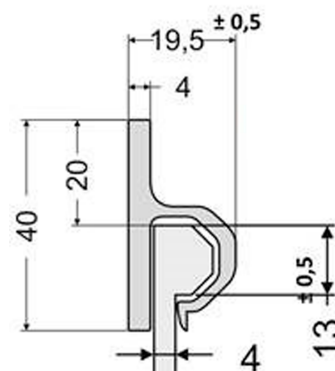

# Splash guard profile 500 mm plastic, black

Product code: 150358

**Additional images**