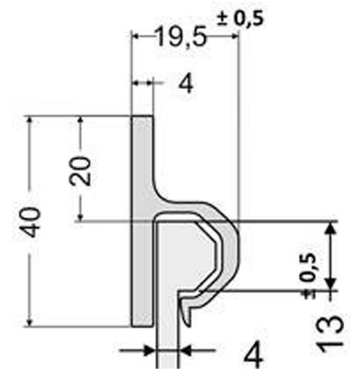

Mudflap brackets

Splash guard profile 420 mm plastic, black

Product code: 150359

Additional images