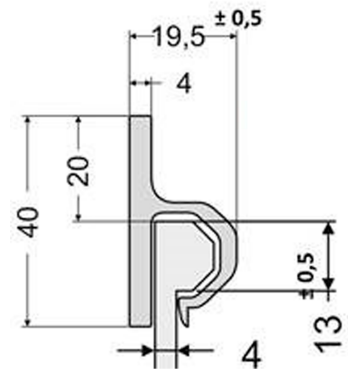

Mudflap brackets

Splash guard profile 420 mm plastic, black

Product code: 150359

Additional images