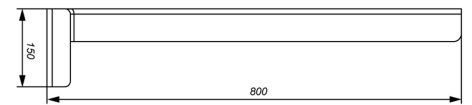

Other accessories

Sideguard support 800x150x73, adjustable

Product code: 161702069 Old product code: 103635/18038

Weight: 6 kg

Additional images