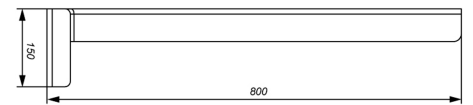

Other accessories

Sideguard support 800x150x73, adjustable

Product code: 161702069 Old product code: 103635/18038

Weight: 6 kg

Additional images