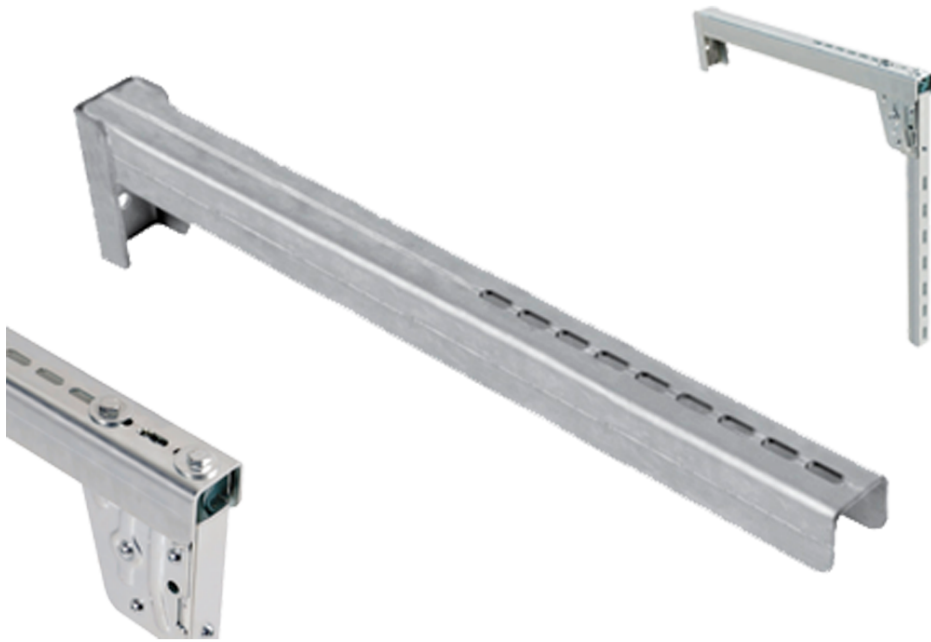

Other accessories

Sideguard support 800x150x73, adjustable

Product code: 161702069 Old product code: 103635/18038

Weight: 6 kg

Additional images