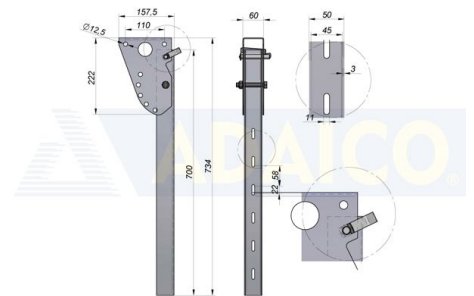

Other accessories

Sideguard leg bracket 730x150x50, w/ pin, SS

Thickness: 3 mm

Product code: 161702067

Additional images