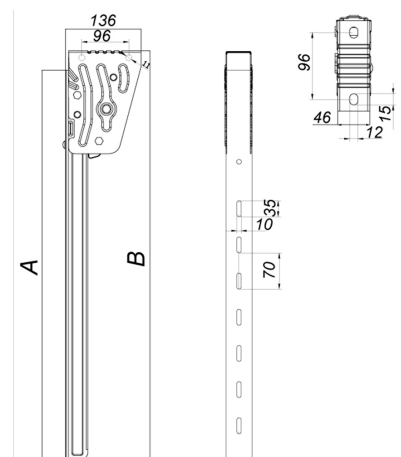

Other accessories

Sideguard leg bracket 700x130x46 mm, SS

Product code: 161702057 Old product code: 103630/18031

Weight: 1.7 kg