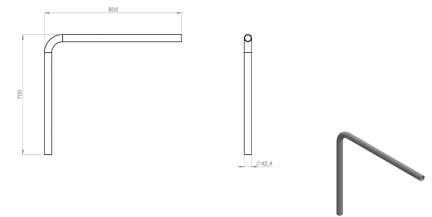

Other accessories

Sideguard Bracket tube 90°, 800x700 mm 42 mm, SS

Product code: 104631

Weight: 2.75 kg