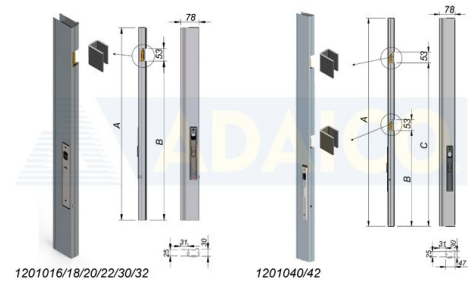

Pillar accessories

SIDEBORD LOCKER 815X78X30 ALUMINIUM ANODIZED LEFT

Product code: 161201030

Additional images