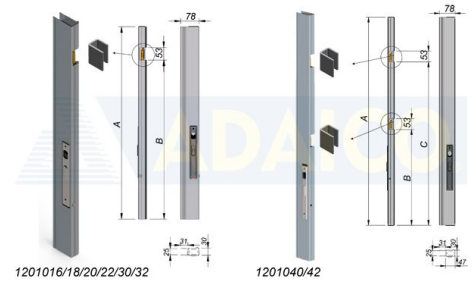

# SIDEBORD LOCKER 815X78X30 ALUMINIUM ANODIZED RIGHT

Product code: 161201032