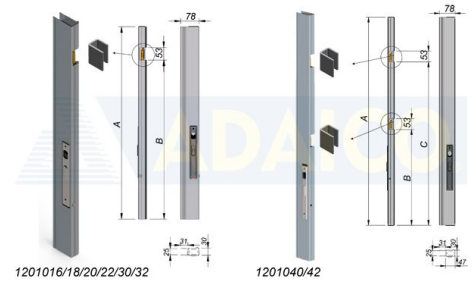

# SIDEBORD LOCKER 615X78X30 ALUMINIUM ANODIZED RIGHT

Product code: 161201022