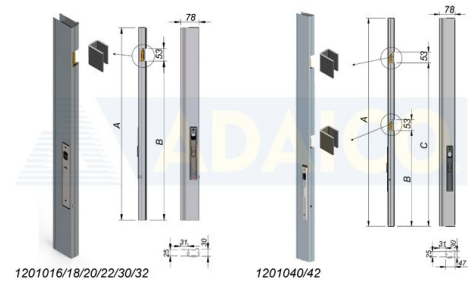

# SIDEBORD LOCKER 415X78X30 ALUMINIUM ANODIZED LEFT

Product code: 161201016