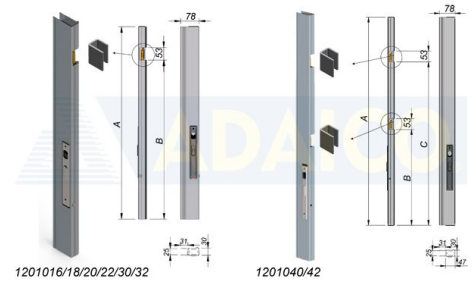

Pillar accessories

SIDEBORD LOCKER 415X78X30 ALUMINIUM ANODIZED RIGHT

Product code: 161201018

Additional images