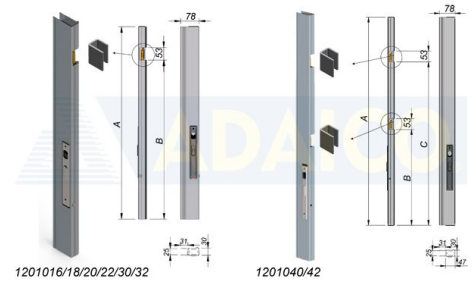

Pillar accessories

SIDEBORD LOCKER 1015X78X30 ALUMINIUM ANODIZED RIGHT

Product code: 161201042

Additional images