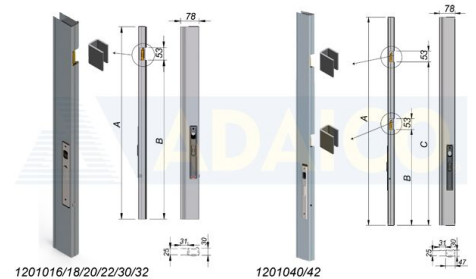

Adaico pillars accessories

SIDEBORD LOCKER 1015X78X30 ALUMINIUM ANODIZED RIGHT

Product code: 161201042

Additional images