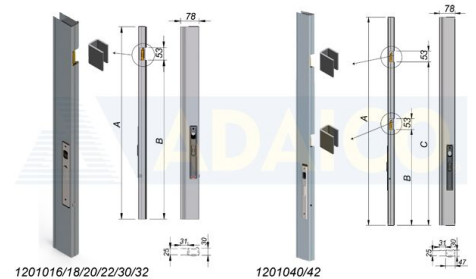

Pillar accessories

SIDEBORD LOCKER 1015X78X30 ALUMINIUM ANODIZED LEFT

Product code: 161201040