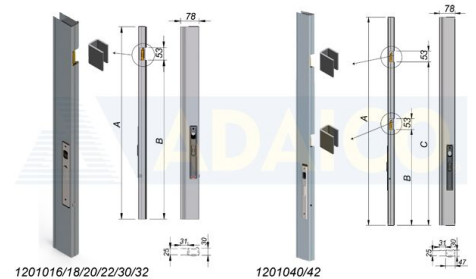

# SIDEBORD LOCKER 1015X78X30 ALUMINIUM ANODIZED LEFT

Product code: 161201040