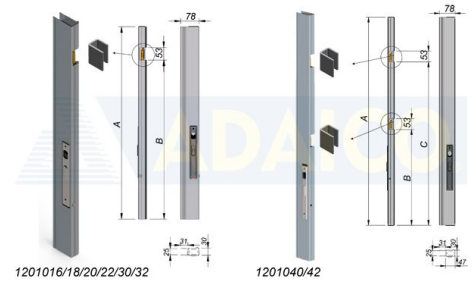

Adaico pillars accessories

SIDEBORD LOCKER 1015X78X30 ALUMINIUM ANODIZED LEFT

Product code: 161201040

Additional images