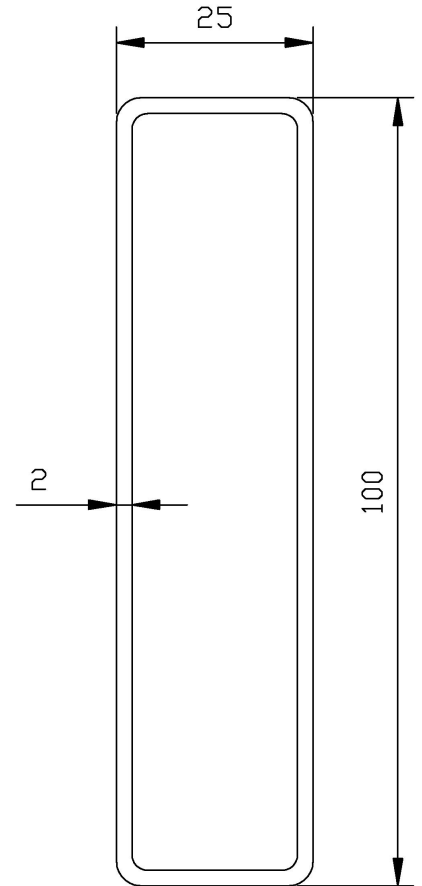

# Side profile

Product code: 17357014

## Description

Price per meter