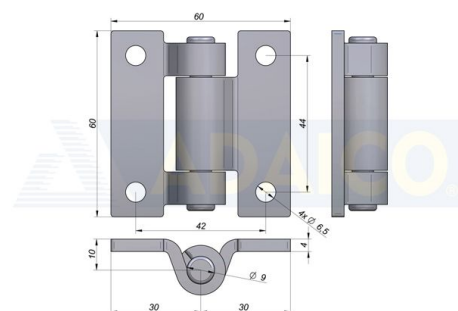

Door hinges

Side door hinge 60X60 E=4, ZN

Product code: 161303022

Weight: 0.15 kg

Additional images