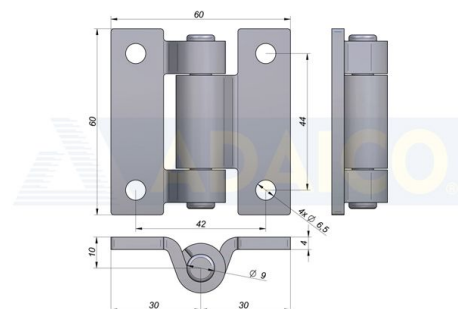

Door hinges

Side door hinge 60x60 E=4, SS

Product code: 161303202

Weight: 0.15 kg