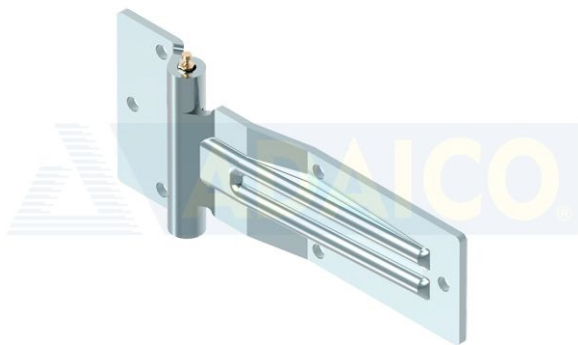

Door hinges

Side door hinge 245x105 E=5, ZN w/ Grease fitting

Product code: 161303025

Weight: 0.87 kg