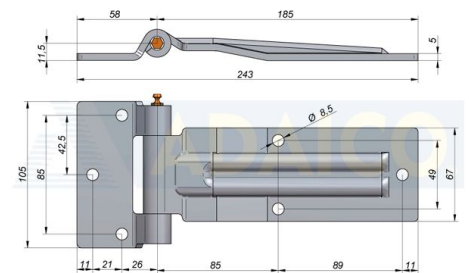

Door hinges

Side door hinge 245x105 E=5, ZN w/ Grease fitting

Product code: 161303025

Weight: 0.87 kg