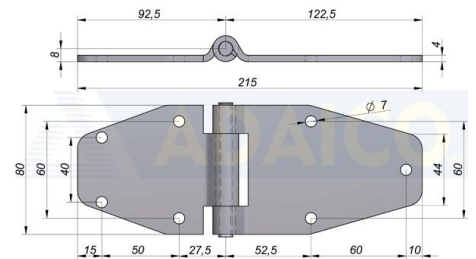

Door hinges

Side door hinge 215x80 E=4, SS

Product code: 161303240

Weight: 0.54 kg