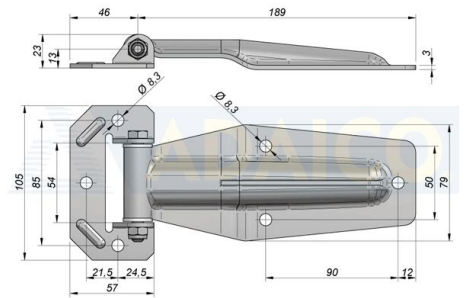

Door hinges

Side door hinge 189x105 E=3, SS

Product code: 161303244

Weight: 0.49 kg