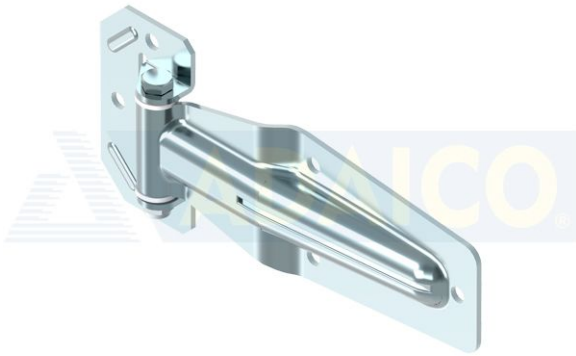

Door hinges

Side door hinge 189x105 E=3, SS

Product code: 161303244

Weight: 0.49 kg