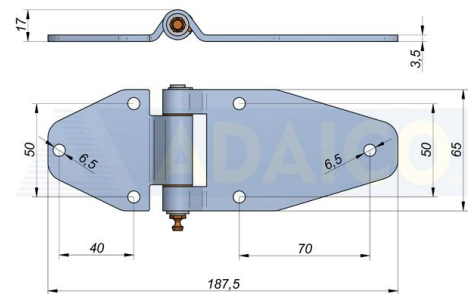

Door hinges

Side door hinge 187x65 E=4, SS w/ Grease fitting

Product code: 161303238

Weight: 0.3 kg