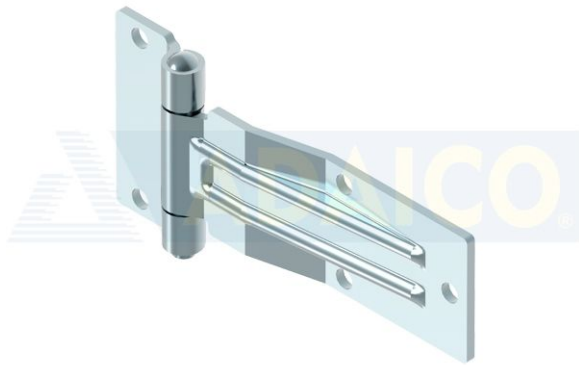

Door hinges

Side door hinge 177x85 E=4, SS

Product code: 161303232

Weight: 0.4 kg