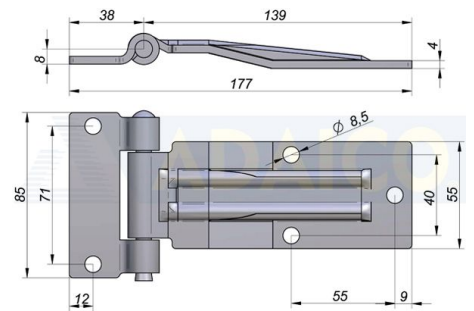

Door hinges

Side door hinge 177x85 E=4, SS

Product code: 161303232

Weight: 0.4 kg