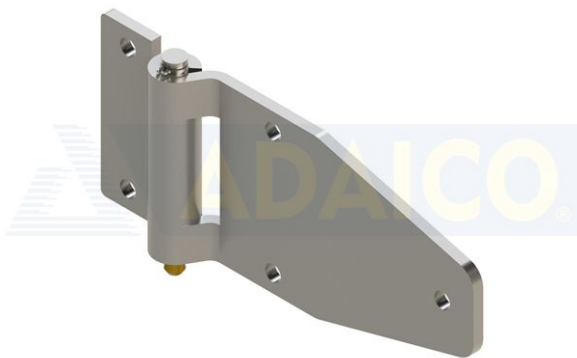

Door hinges

Side door hinge 150x65 E =4, SS w/ Grease fitting

Product code: 161303242

Weight: 0.31 kg