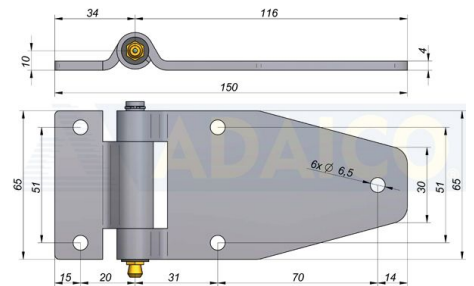

Door hinges

Side door hinge 150x65 E =4, SS w/ Grease fitting

Product code: 161303242

Weight: 0.31 kg