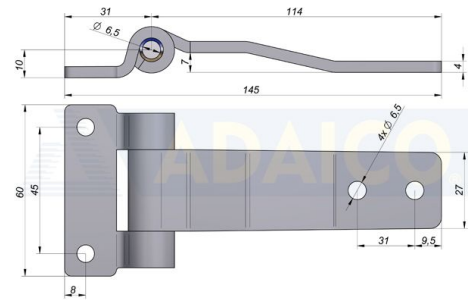

Door hinges

Side door hinge 145x60 E=4, SS

Product code: 161303261

Weight: 0.2 kg