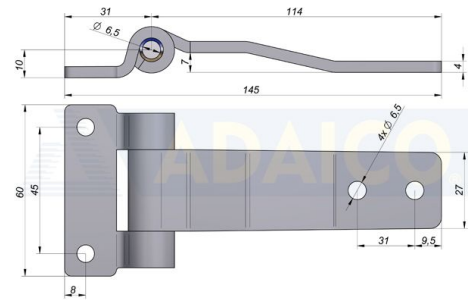

Door hinges

Side door hinge 140x60 E=4, ZN

Product code: 161303046

Weight: 0.19 kg