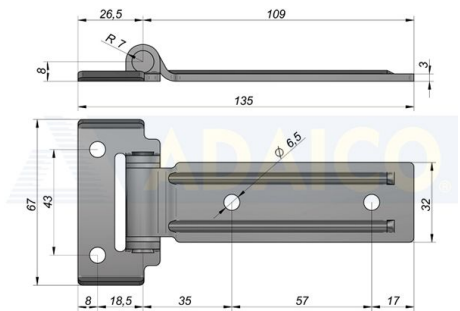

Door hinges

Side door hinge 135x67 E=3, Flat, SS

Product code: 161303250

Weight: 0.14 kg