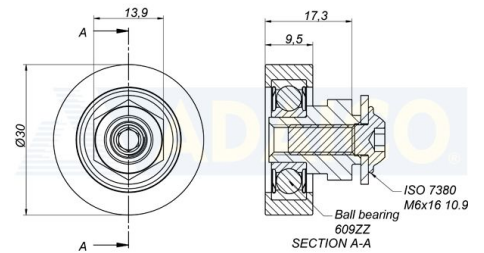

Bearings, Wheels and Carriage rollers

ROOF WHEEL Ø30X9X23X13(PACK 10 UNITS)

Product code: 160801389

Additional images