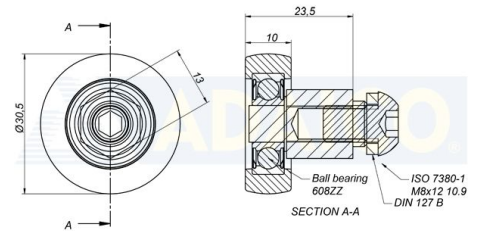

Bearings, Wheels and Carriage rollers

ROOF WHEEL Ø30X9X23X13(PACK 10 UNITS)

Product code: 160801387