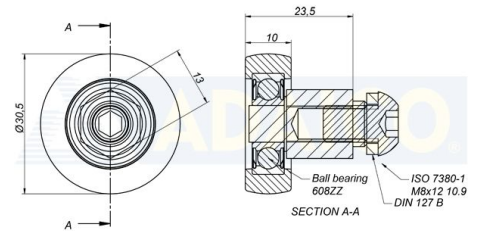

# ROOF WHEEL Ø30X9X23X13(PACK 10 UNITS)

Product code: 160801387