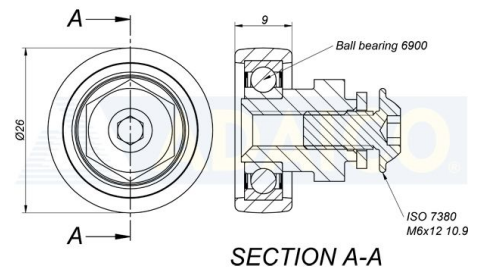

# ROOF WHEEL Ø26X17 STEEL(PACK 10 UNITS)

Product code: 160801381