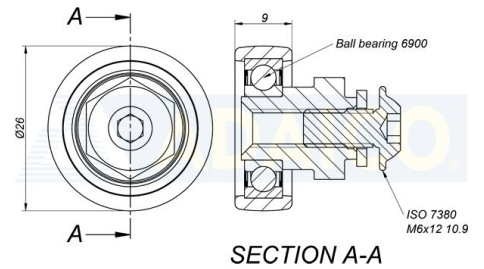

Bearings, Wheels and Carriage rollers

ROOF WHEEL Ø26X17 STEEL(PACK 10 UNITS)

Product code: 160801381

Additional images