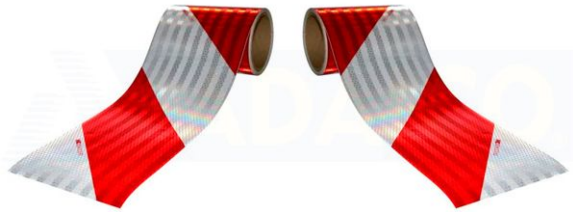

Signs

**Reflective tape set 9m x 140mm, (1 right, 1 left)
Red/white**

Product code: 167202050

Additional images