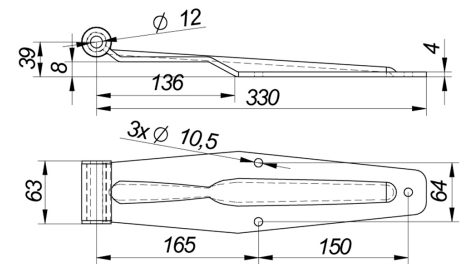

Door hinges

**Rear hinge 330x63 Ø12, ZN
Without bracket**

Product code: 161302127 Old product code: 103615/18016

**Weight:** 1.08 kg