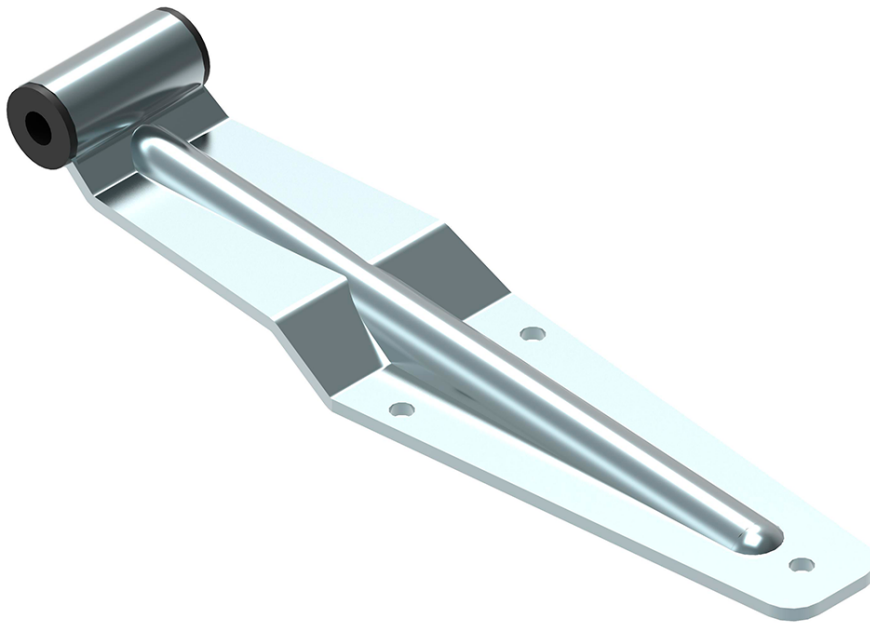

Door hinges

**Rear hinge 330x63 Ø12, ZN
Without bracket**

Product code: 161302127 Old product code: 103615/18016

**Weight:** 1.08 kg