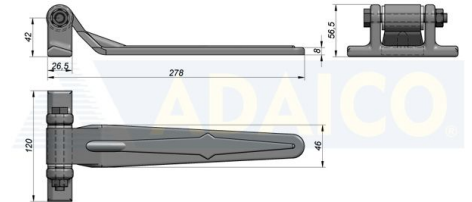

Door hinges

Rear hinge 278x120, Forged w/ Support & Bracket

Product code: 161302110

Weight: 1.46 kg