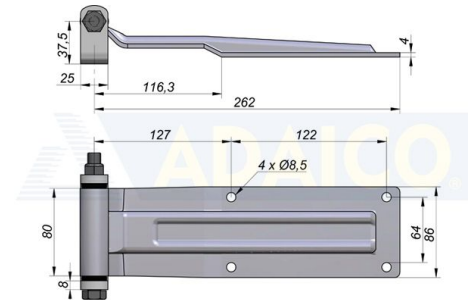

# Rear hinge 270x86, ZN w/ Support & Bracket

Product code: 161302141