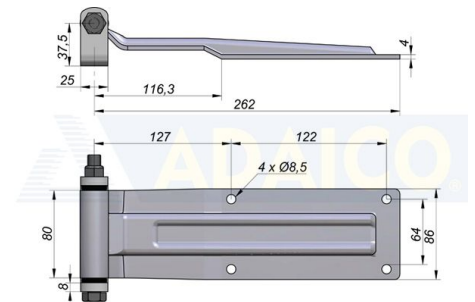

# Rear hinge 270x86, ZN w/ Support & Bracket

Product code: 161302141

**Weight:** 1.155 kg