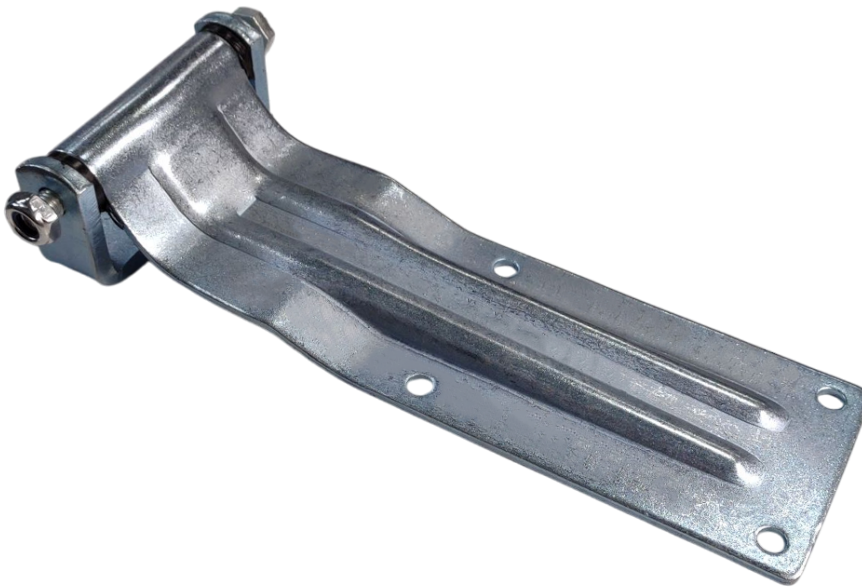

Door hinges

# Rear hinge 270x86, ZN w/ Support & Bracket

Product code: 161302141

**Weight:** 1.155 kg