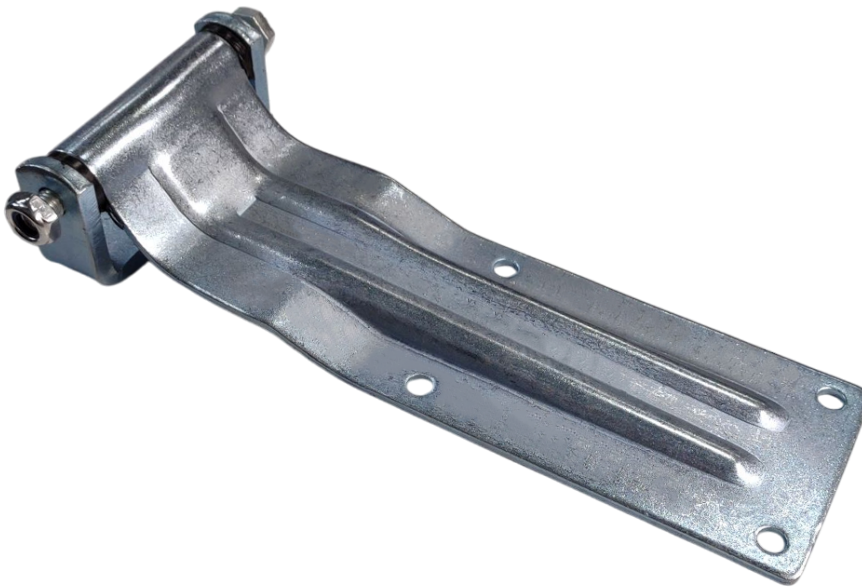

Door hinges

# Rear hinge 270x86, ZN w/ Support & Bracket

Product code: 161302141